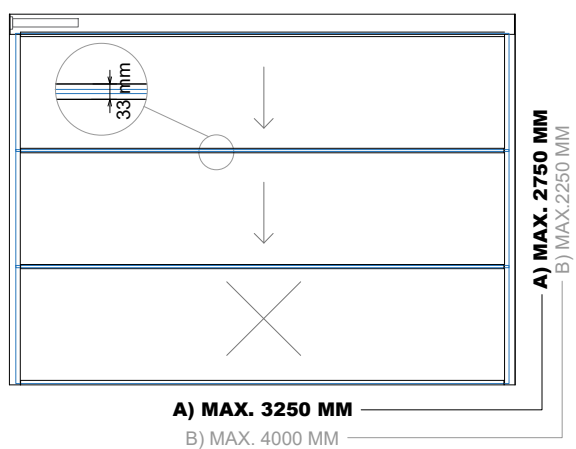

HIGH LOW Pergola electric

New model ver.1.002 CE tested

10 mm SINGLE GLASS | MAX. DIMENSION

8 mm SINGLE GLASS | MAX. DIMENSION

10 mm GLASS | EDGE PROFILE

8 mm GLASS | EDGE PROFILE

PANEL APPLICATION

GENERAL FEATURES

- CARRYING: _____ BELT
- OTOMASYON: _____ BUTTON - REMOTE CONTROL
- GLASS COMBINATION: _____ 8 mm - 10 mm, TEMPERED GLASS
- MEETING DIRECTION: _____ LOWER