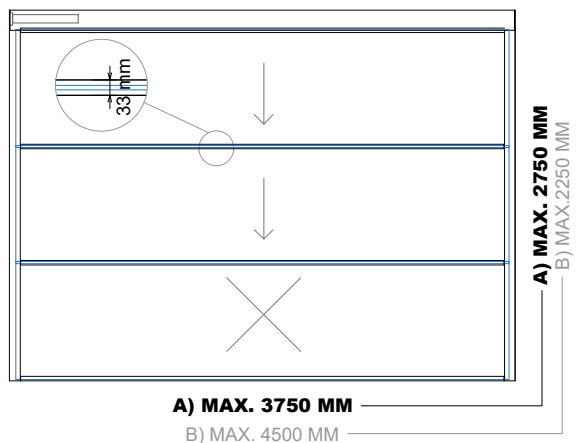

HIGH LOW Pergola electric

New model ver.1.002 CE tested

10 mm SINGLE GLASS | MAX. DIMENSION

8 mm SINGLE GLASS | MAX. DIMENSION

10 mm GLASS | EDGE PROFILE

8 mm GLASS | EDGE PROFILE

PANEL APPLICATION

GENERAL FEATURES

- CARRYING: _____ BELT
- OTOMASYON: _____ BUTTON - REMOTE CONTROL
- GLASS COMBINATION: _____ 8 mm - 10 mm, TEMPERED GLASS
- MEETING DIRECTION: _____ LOWER