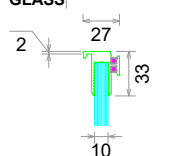

HIGH LOW Pergola electric

New model ver.1.002 CE tested

10 mm SINGLE GLASS | MAX. DIMENSION

8 mm SINGLE GLASS | MAX. DIMENSION

10 mm GLASS | EDGE PROFILE

8 mm GLASS | EDGE PROFILE

PANEL APPLICATION

GENERAL FEATURES

- CARRYING: _____ BELT
- OTOMASYON: _____ BUTTON - REMOTE CONTROL
- GLASS COMBINATION: _____ 8 mm - 10 mm, TEMPERED GLASS
- MEETING DIRECTION: _____ LOWER