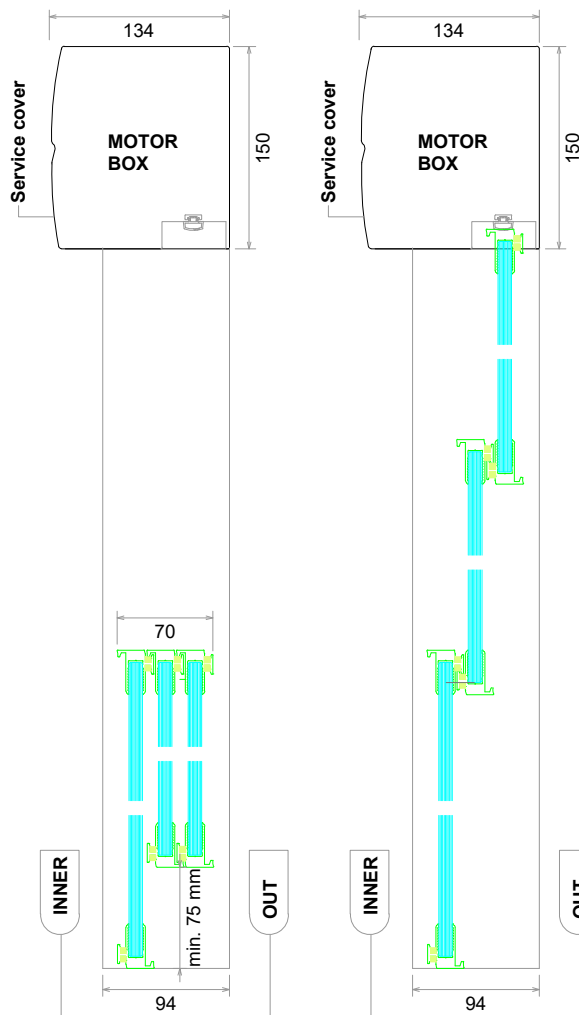

HIGH LOW Pergola electric

New model ver.1.002 CE tested

10 mm SINGLE GLASS | MAX. DIMENSION

8 mm SINGLE GLASS | MAX. DIMENSION

10 mm GLASS | EDGE PROFILE

8 mm GLASS | EDGE PROFILE

PANEL APPLICATION

GENERAL FEATURES

- CARRYING: _____ BELT
- OTOMASYON: _____ BUTTON - REMOTE CONTROL
- GLASS COMBINATION: _____ 8 mm - 10 mm, TEMPERED GLASS
- MEETING DIRECTION: _____ LOWER