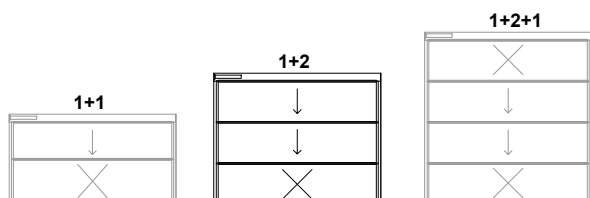

HIGH LOW Pergola electric

New model ver.1.002 CE tested

10 mm SINGLE GLASS | MAX. DIMENSION

8 mm SINGLE GLASS | MAX. DIMENSION

10 mm GLASS | EDGE PROFILE

8 mm GLASS | EDGE PROFILE

PANEL APPLICATION

GENERAL FEATURES

- CARRYING: _____ BELT
- OTOMASYON: _____ BUTTON - REMOTE CONTROL
- GLASS COMBINATION: _____ 8 mm - 10 mm, TEMPERED GLASS
- MEETING DIRECTION: _____ LOWER