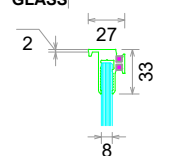

HIGH LOW Pergola electric

New model ver.1.002 CE tested

10 mm SINGLE GLASS | MAX. DIMENSION

8 mm SINGLE GLASS | MAX. DIMENSION

10 mm GLASS | EDGE PROFILE

8 mm GLASS | EDGE PROFILE

PANEL APPLICATION

GENERAL FEATURES

- CARRYING: _____ BELT
- OTOMASYON: _____ BUTTON - REMOTE CONTROL
- GLASS COMBINATION: _____ 8 mm - 10 mm, TEMPERED GLASS
- MEETING DIRECTION: _____ LOWER