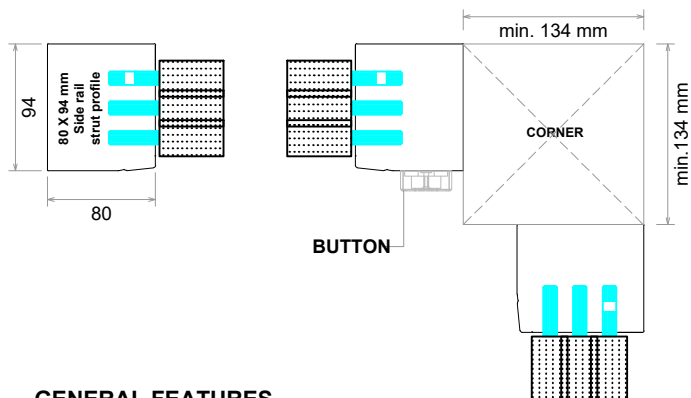

HIGH LOW Pergola electric

New model ver.1.002 CE tested

10 mm SINGLE GLASS | MAX. DIMENSION

8 mm SINGLE GLASS | MAX. DIMENSION

10 mm GLASS | EDGE PROFILE

8 mm GLASS | EDGE PROFILE

PANEL APPLICATION

GENERAL FEATURES

- CARRYING: _____ BELT
- OTOMASYON: _____ BUTTON - REMOTE CONTROL
- GLASS COMBINATION: _____ 8 mm - 10 mm, TEMPERED GLASS
- MEETING DIRECTION: _____ LOWER